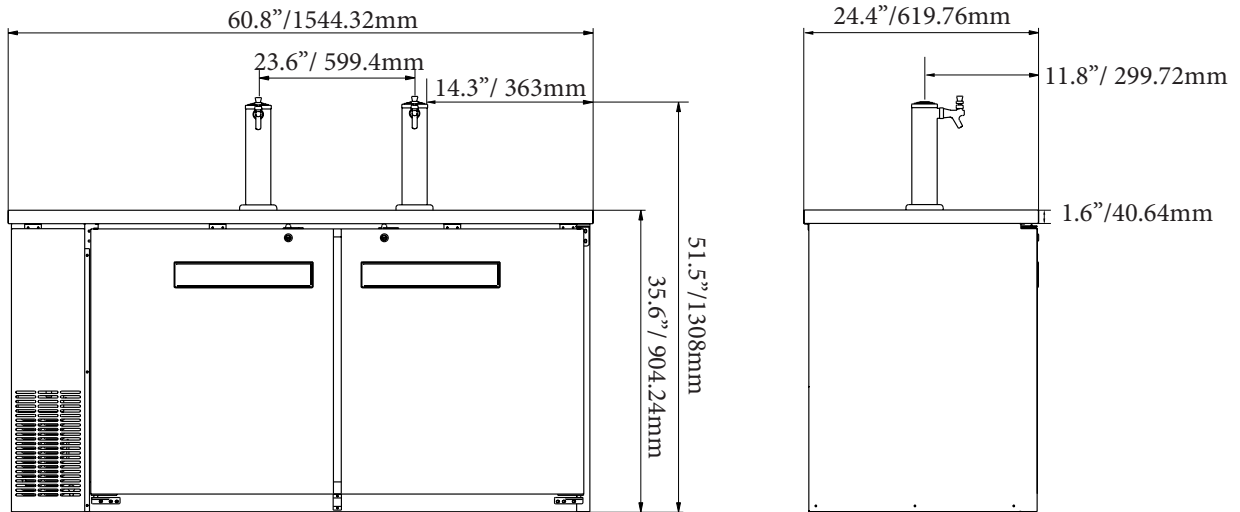

## TECHNICAL DRAWING WITH DIMENSIONS & KEG CONFIGURATIONS

### 61-inch Beer Bottle Dispenser

Item 50064 | Model BB-CN-0016-DH | 15.8 cu. ft. capacity |

Technical Drawing With Dimensions

Suggested Keg Configuration

Keg Types:

**5 Gallons** | 5 Gallons | 40 Pints

**1/4 Slim** | 7.5 Gallons | 62 Pints

**Half Barrel** | 15.5 Gallons | 124 Pints